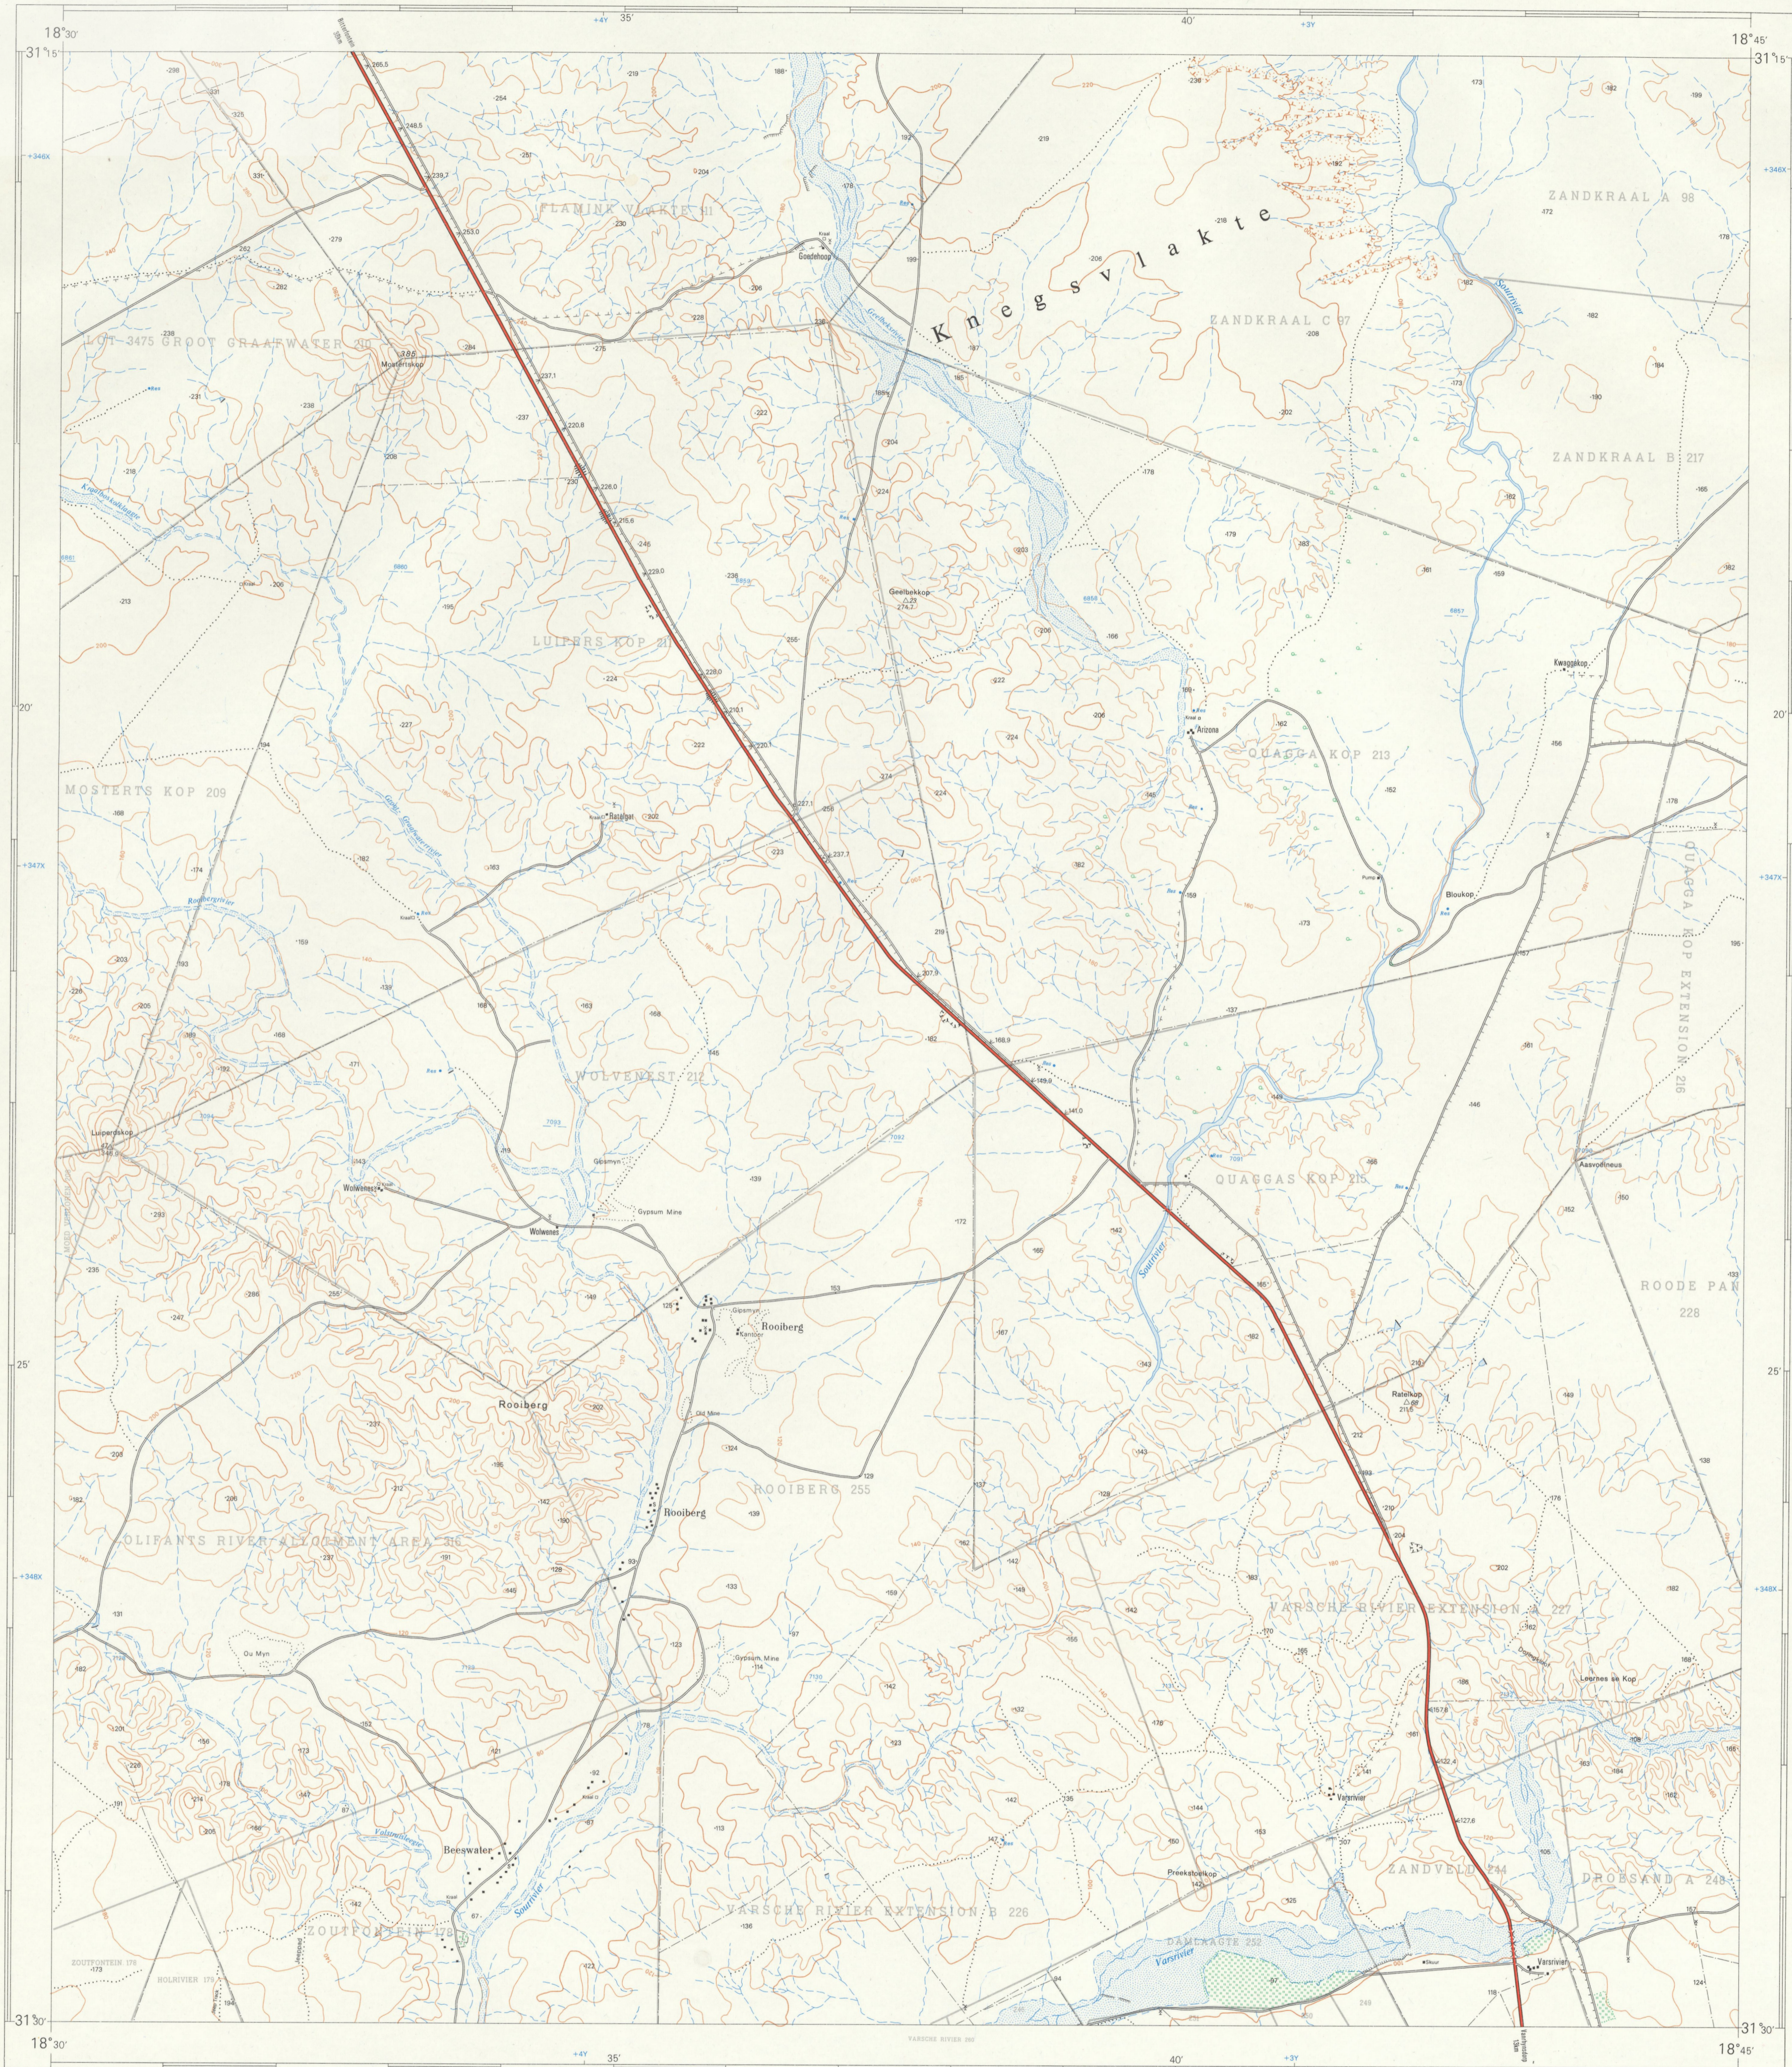

1:50 000 SOUTH AFRICA
SUID-AFRIKA

HEIGHTS IN METRES

3118BC WOLWENES

HOOGTES IN METER

CONTOUR INTERVAL 20 METRES. 1:50 000. KONTOERTUENNUMMER 20 METER.

REFERENCE VERKLARING table with symbols for international boundaries, railways, roads, and other features.

Scale bars in meters and feet. Text explaining the grid lines and heights in meters to ground level.

REFERENCE VERKLARING table with symbols for magnetic stations, monuments, dipping tanks, and other features.

INDEX TO SHEETS INDEKS VAN VELLE grid showing the map's location in a coordinate system.