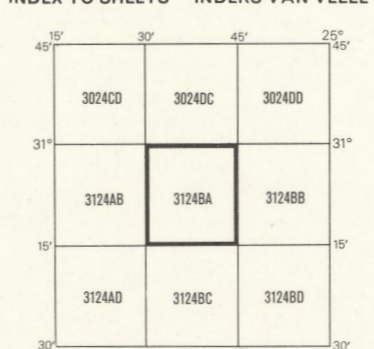

INDEX TO SHEETS INDEKS VAN VELLE