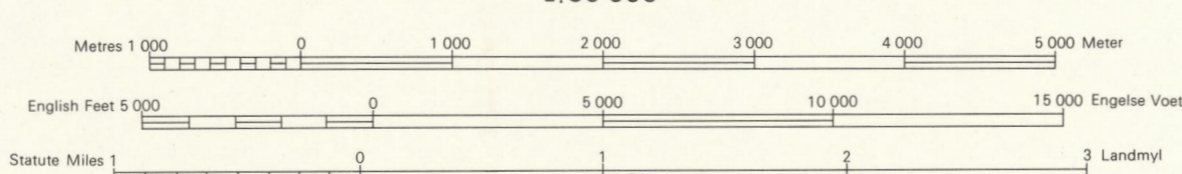

T.S.O. 200/6363

CONTOUR INTERVAL 20 METRES

1:50 000

KONTOURUSRUIMTE 20 METER